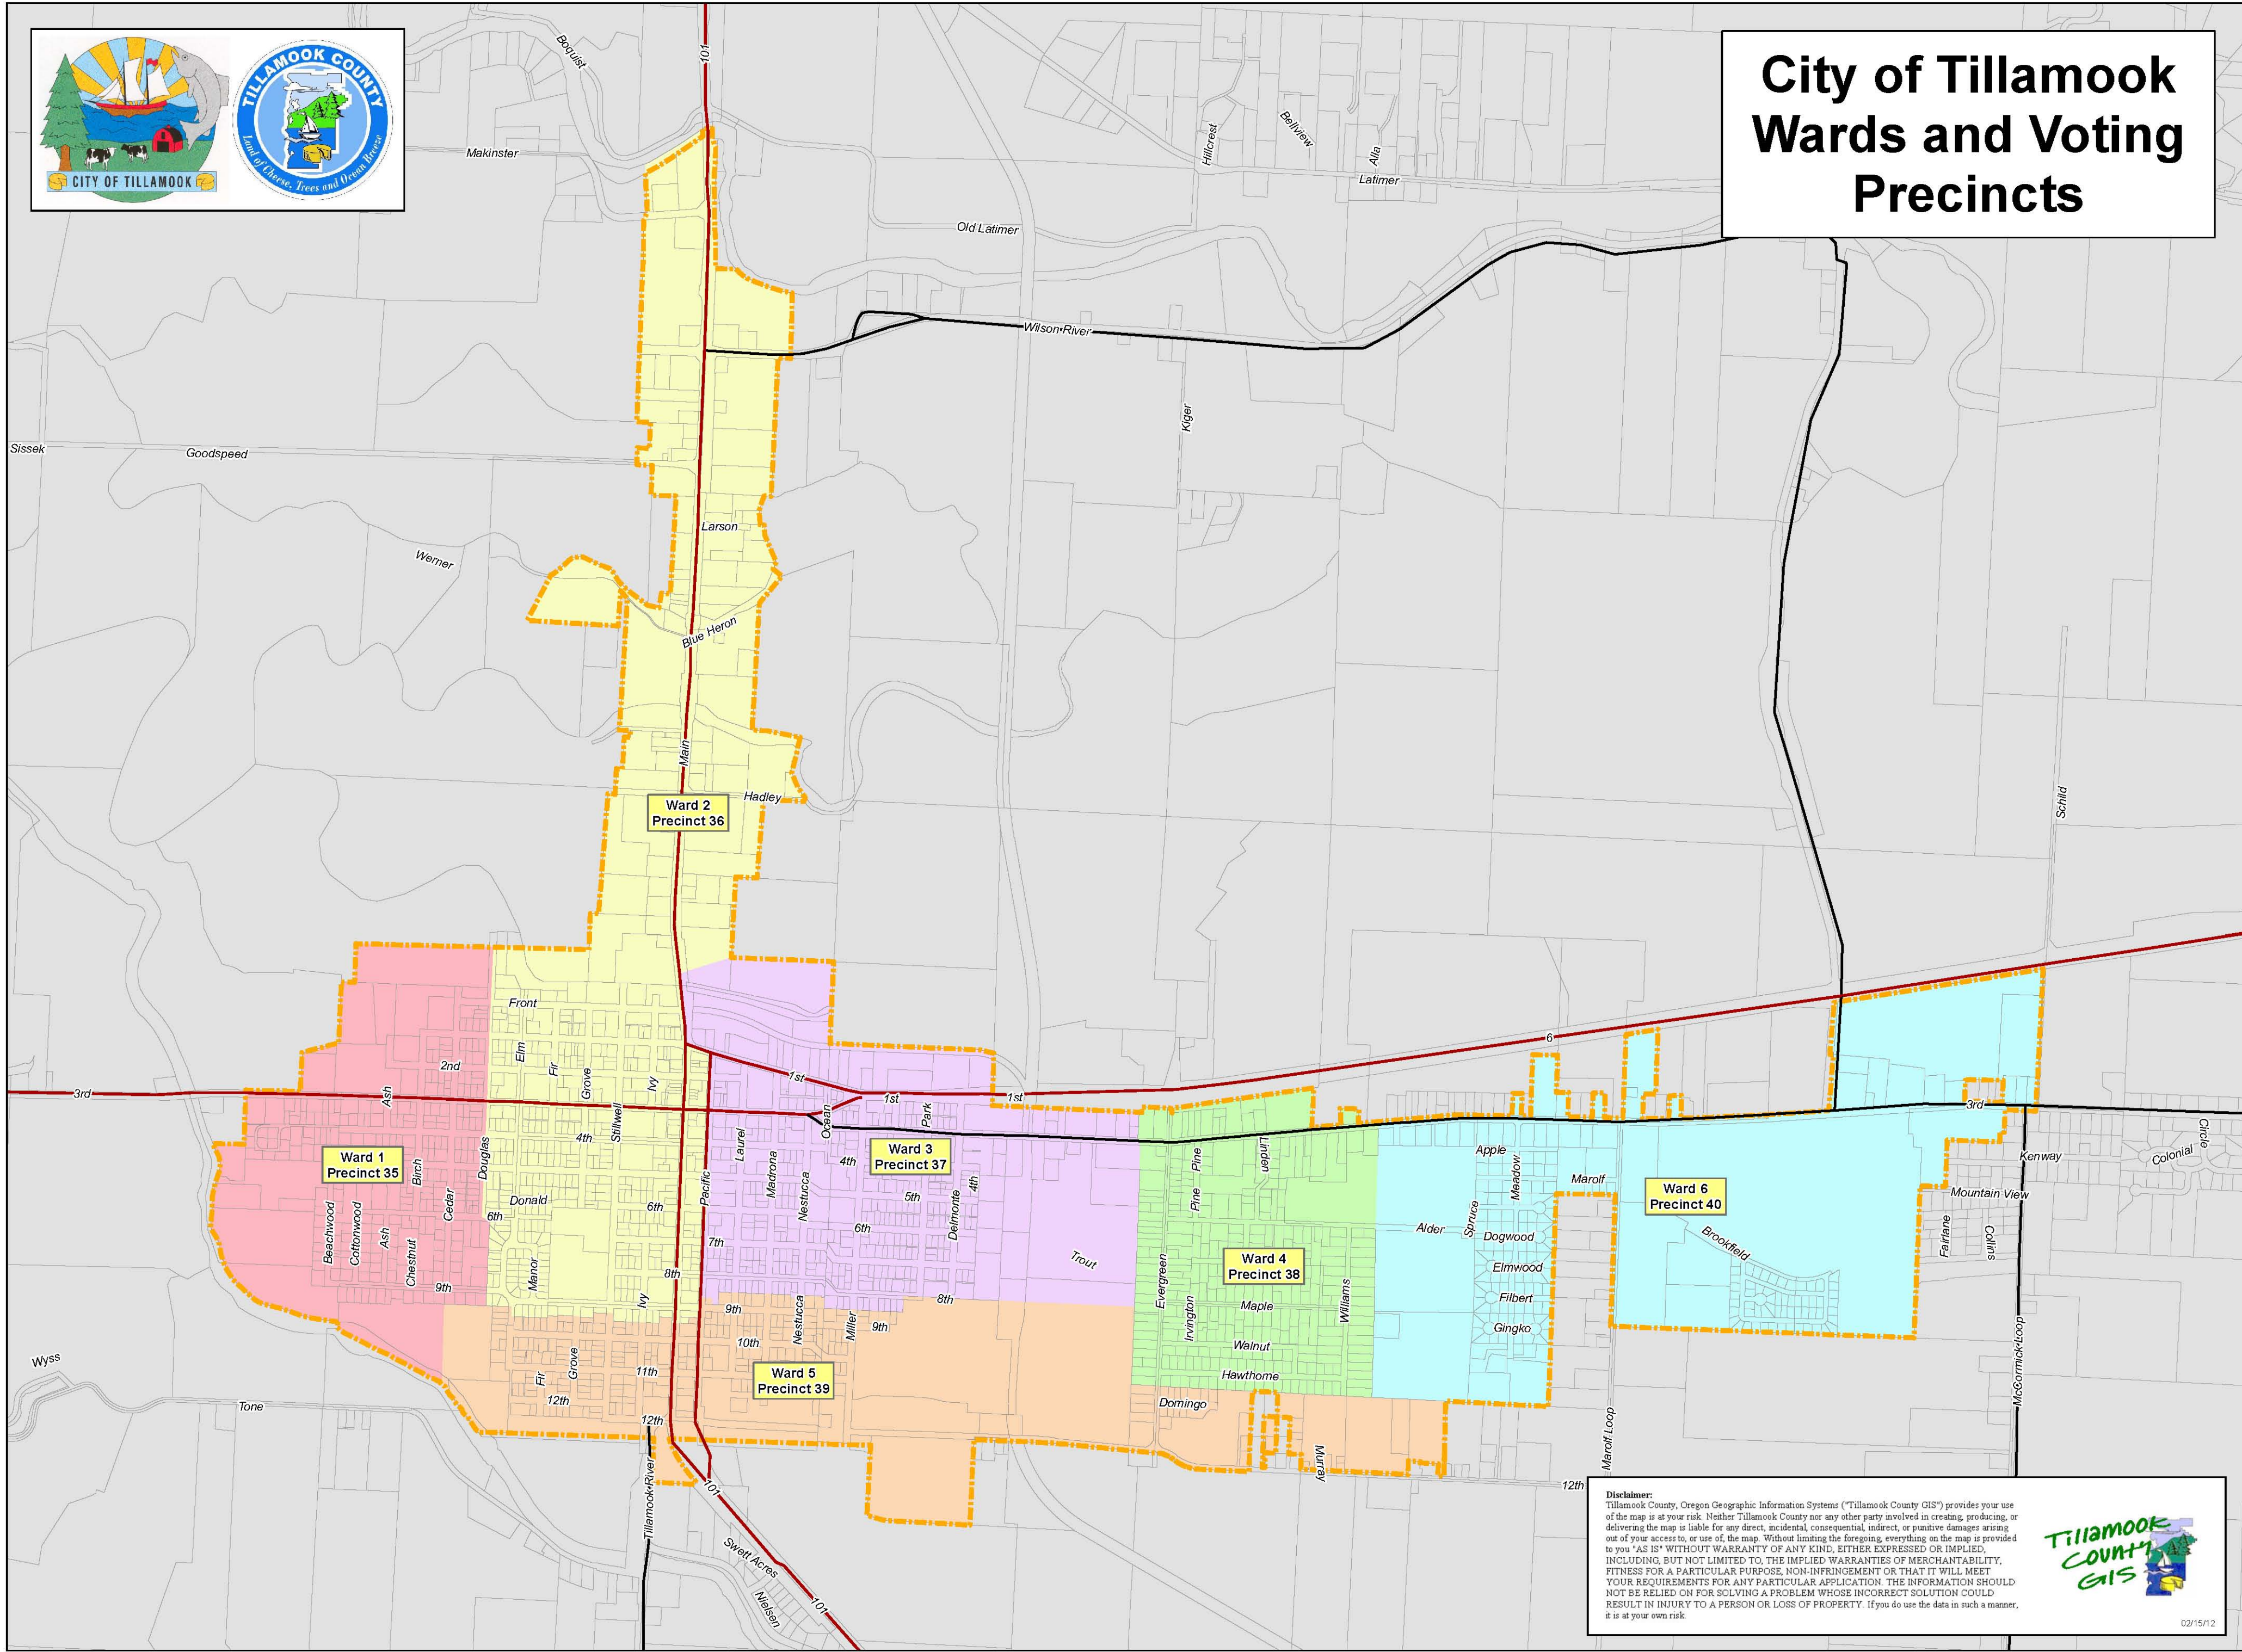

City of Tillamook Wards and Voting Precincts

Disclaimer:
Tillamook County, Oregon Geographic Information Systems ("Tillamook County GIS") provides your use of the map as at your risk. Neither Tillamook County nor any other party involved in creating, producing, or delivering the map is liable for any direct, incidental, consequential, indirect, or punitive damages arising out of your access to, or use of, the map. Without limiting the foregoing, everything on the map is provided to you "AS IS" WITHOUT WARRANTY OF ANY KIND, EITHER EXPRESSED OR IMPLIED, INCLUDING, BUT NOT LIMITED TO, THE IMPLIED WARRANTIES OF MERCHANTABILITY, FITNESS FOR A PARTICULAR PURPOSE, NON-INFRINGEMENT OR THAT IT WILL MEET YOUR REQUIREMENTS FOR ANY PARTICULAR APPLICATION. THE INFORMATION SHOULD NOT BE RELIED ON FOR SOLVING A PROBLEM WHOSE INCORRECT SOLUTION COULD RESULT IN INJURY TO A PERSON OR LOSS OF PROPERTY. If you do use the data in such a manner, it is at your own risk.